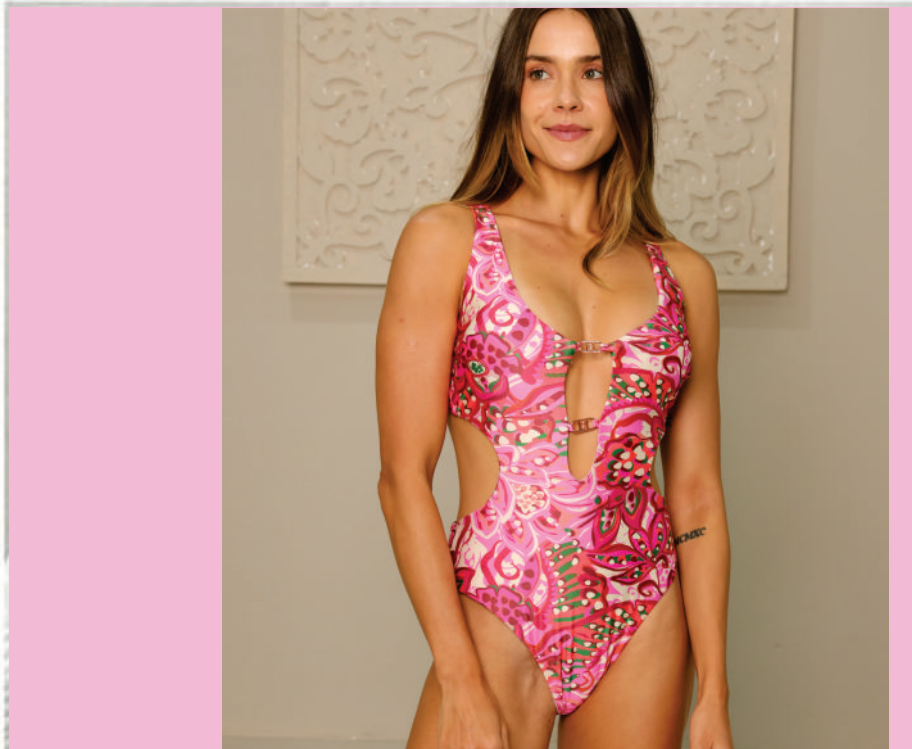

Ref. Lb30704 maiô
R\$66,90 un
Grade: 1P-2M-1G

Ref. Lb30703
R\$60,90 conj
Grade: 1P-2M-1G

Ref. Lb30702 DuplaFace
R\$60,90 conj
Grade: 1P-2M-1G

#FFFF05

lavender
blush

#F5B8D4

lavender
pink

Ref. Lb30707 maiô
R\$66,90 un.
Grade: 1P-1M-1G-1GG