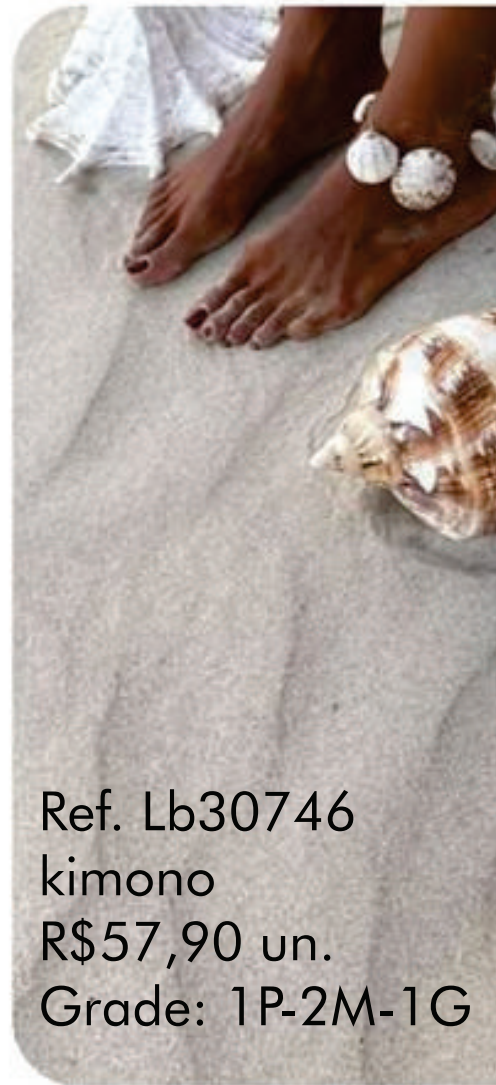

Ref. Lb30745 saia longa
R\$49,90 un.
Grade: 1P-1M-1G-1GG

Ref. Lb30745

saia longa

R\$49,90 un.

Grade: 1P-1M-1G-1GG

Ref. Lb30746
kimono
R\$57,90 un.
Grade: 1P-2M-1G

Ref. Lb30891

R\$52,90 un.