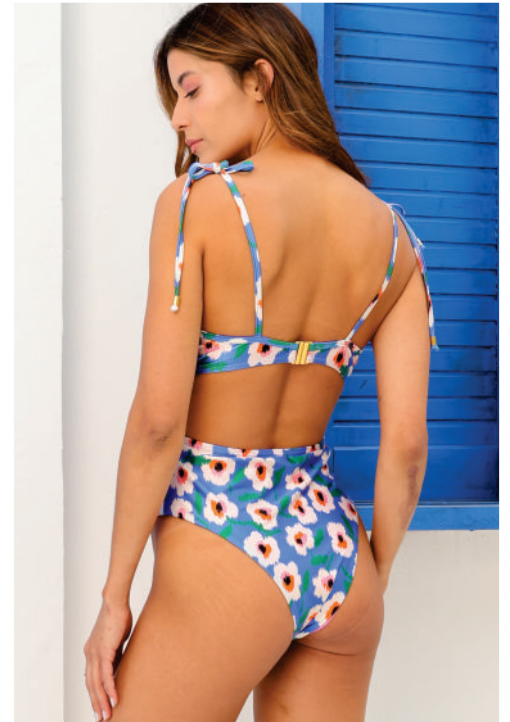

Ref. Lb30719 DuplaFace - R\$54,90 conj. - Grade: 1P-2M-1G

Ref. Lb30724
R\$62,90 conj.
Grade: 1P-2M-1G

new arrival

Ref. Lb30725
R\$49,90 un.
Grade: 1P-1M-1G-1GG

Ref. Lb30723
R\$59,90 conj.
Grade: 1P-2M-1G

Ref. Lb30722
R\$66,90 un.
Grade: 1P-1M-1G-1GG